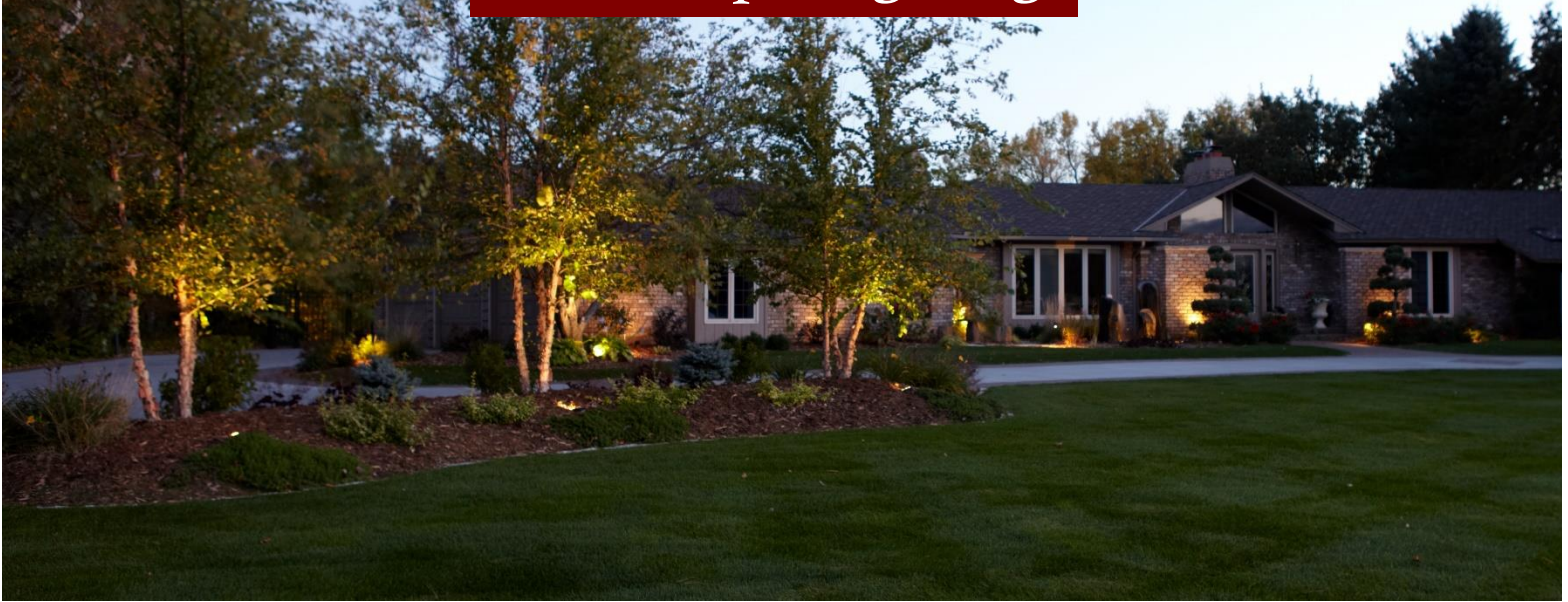

PRECISION

LANDSCAPING & CONSTRUCTION, INC.

Landscape Lighting

Lighting Installs

Choose from a wide variety of landscape lights that will make your property pop! Add beauty and safety to your home with lighting fixtures from Unique Lighting Systems!

Path Lights

These lights will make it easier to navigate walkways and paths around your property.

Up Lights

Want to accent certain trees or shrubs around your property? These lights are great for lighting up the night and can rotate 360 degrees, so you can get the perfect angle!