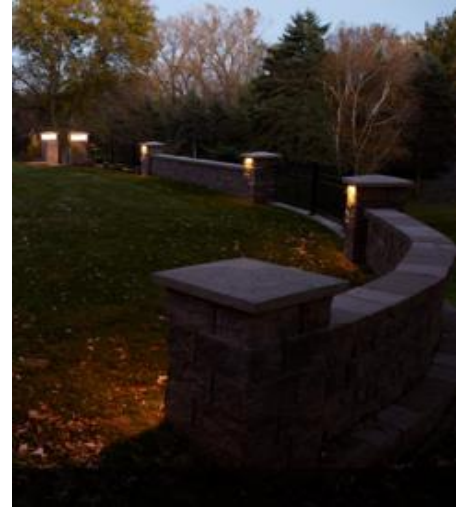

PRECISION

LANDSCAPING & CONSTRUCTION, INC.

Landscape Lighting

Lighting Installs

Choose from a wide variety of landscape lights that will make your property pop! Add beauty and safety to your home with lighting fixtures from Unique Lighting Systems!

Path Lights

These lights will make it easier to navigate walkways and paths around your property.

Up Lights

Want to accent certain trees or shrubs around your property? These lights are great for lighting up the night and can rotate 360 degrees, so you can get the perfect angle!

Well Lights

These are heavy duty lights that can accent any landscape feature you like!

Hardscape Lights

These recessed wall lights are perfect for illuminating short retaining walls and other niche locations like pillars and decks.