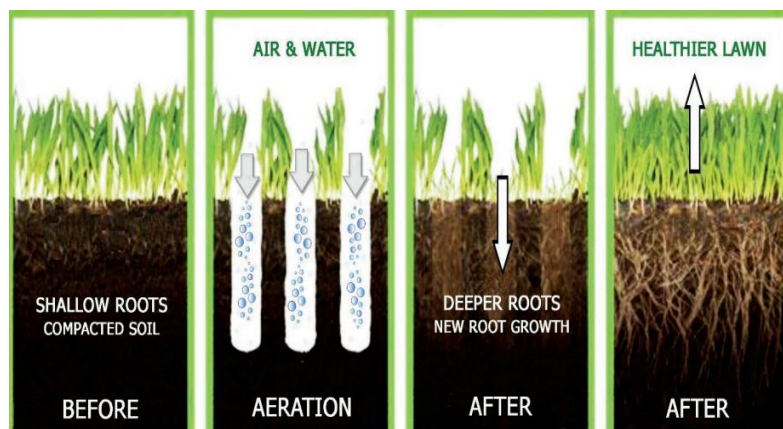

### Dethatching

Too much thatch in the lawn prevents water and oxygen from getting down to the root system of the grass.

### Core Aeration

Core aeration is intended to assist the process of air exchange between the soil and atmosphere to help roots grow deeper and stronger. We also recommend that an overseeding application is done after core aeration.

### Bed Maintenance

Precision can help you protect your landscape investment and keep your property looking brand new. We will pull/spray weeds and make sure all landscape beds are in great shape.

Take the Worry out of Property Maintenance,  
Trust the Professionals!

Photo diagram depicting aeration from [thelawninstitute.org](http://thelawninstitute.org)